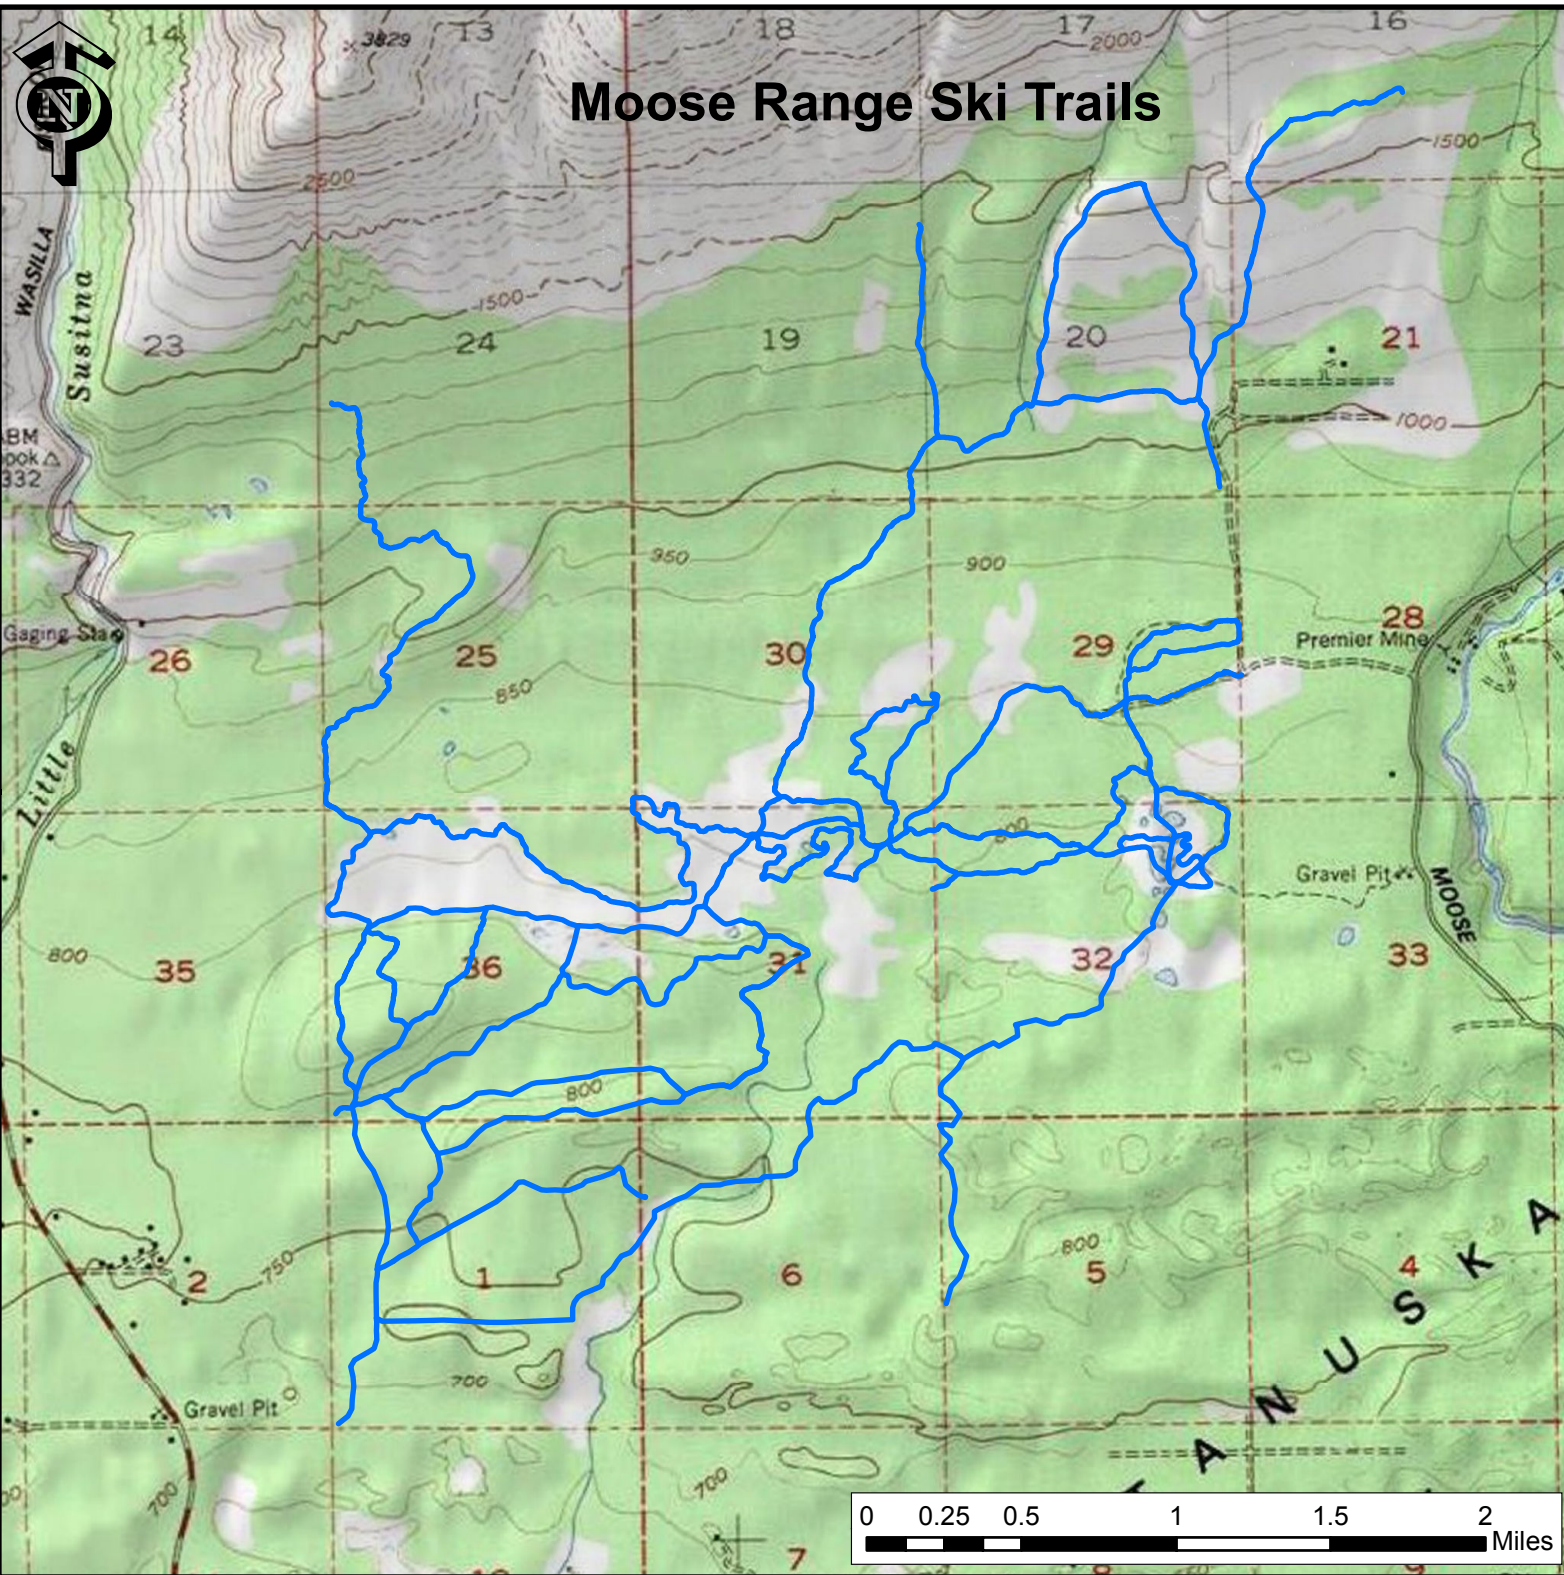

Moose Range Ski Trails

Tene' Ninicezet Project

Chickaloon Village
Traditional Council

Legend

— Groomed Ski Trails

The information displayed on this map should be used for graphic display and informational purposes only.

Document:
MooseRangeSkiTrails

Last Modified : 20140207